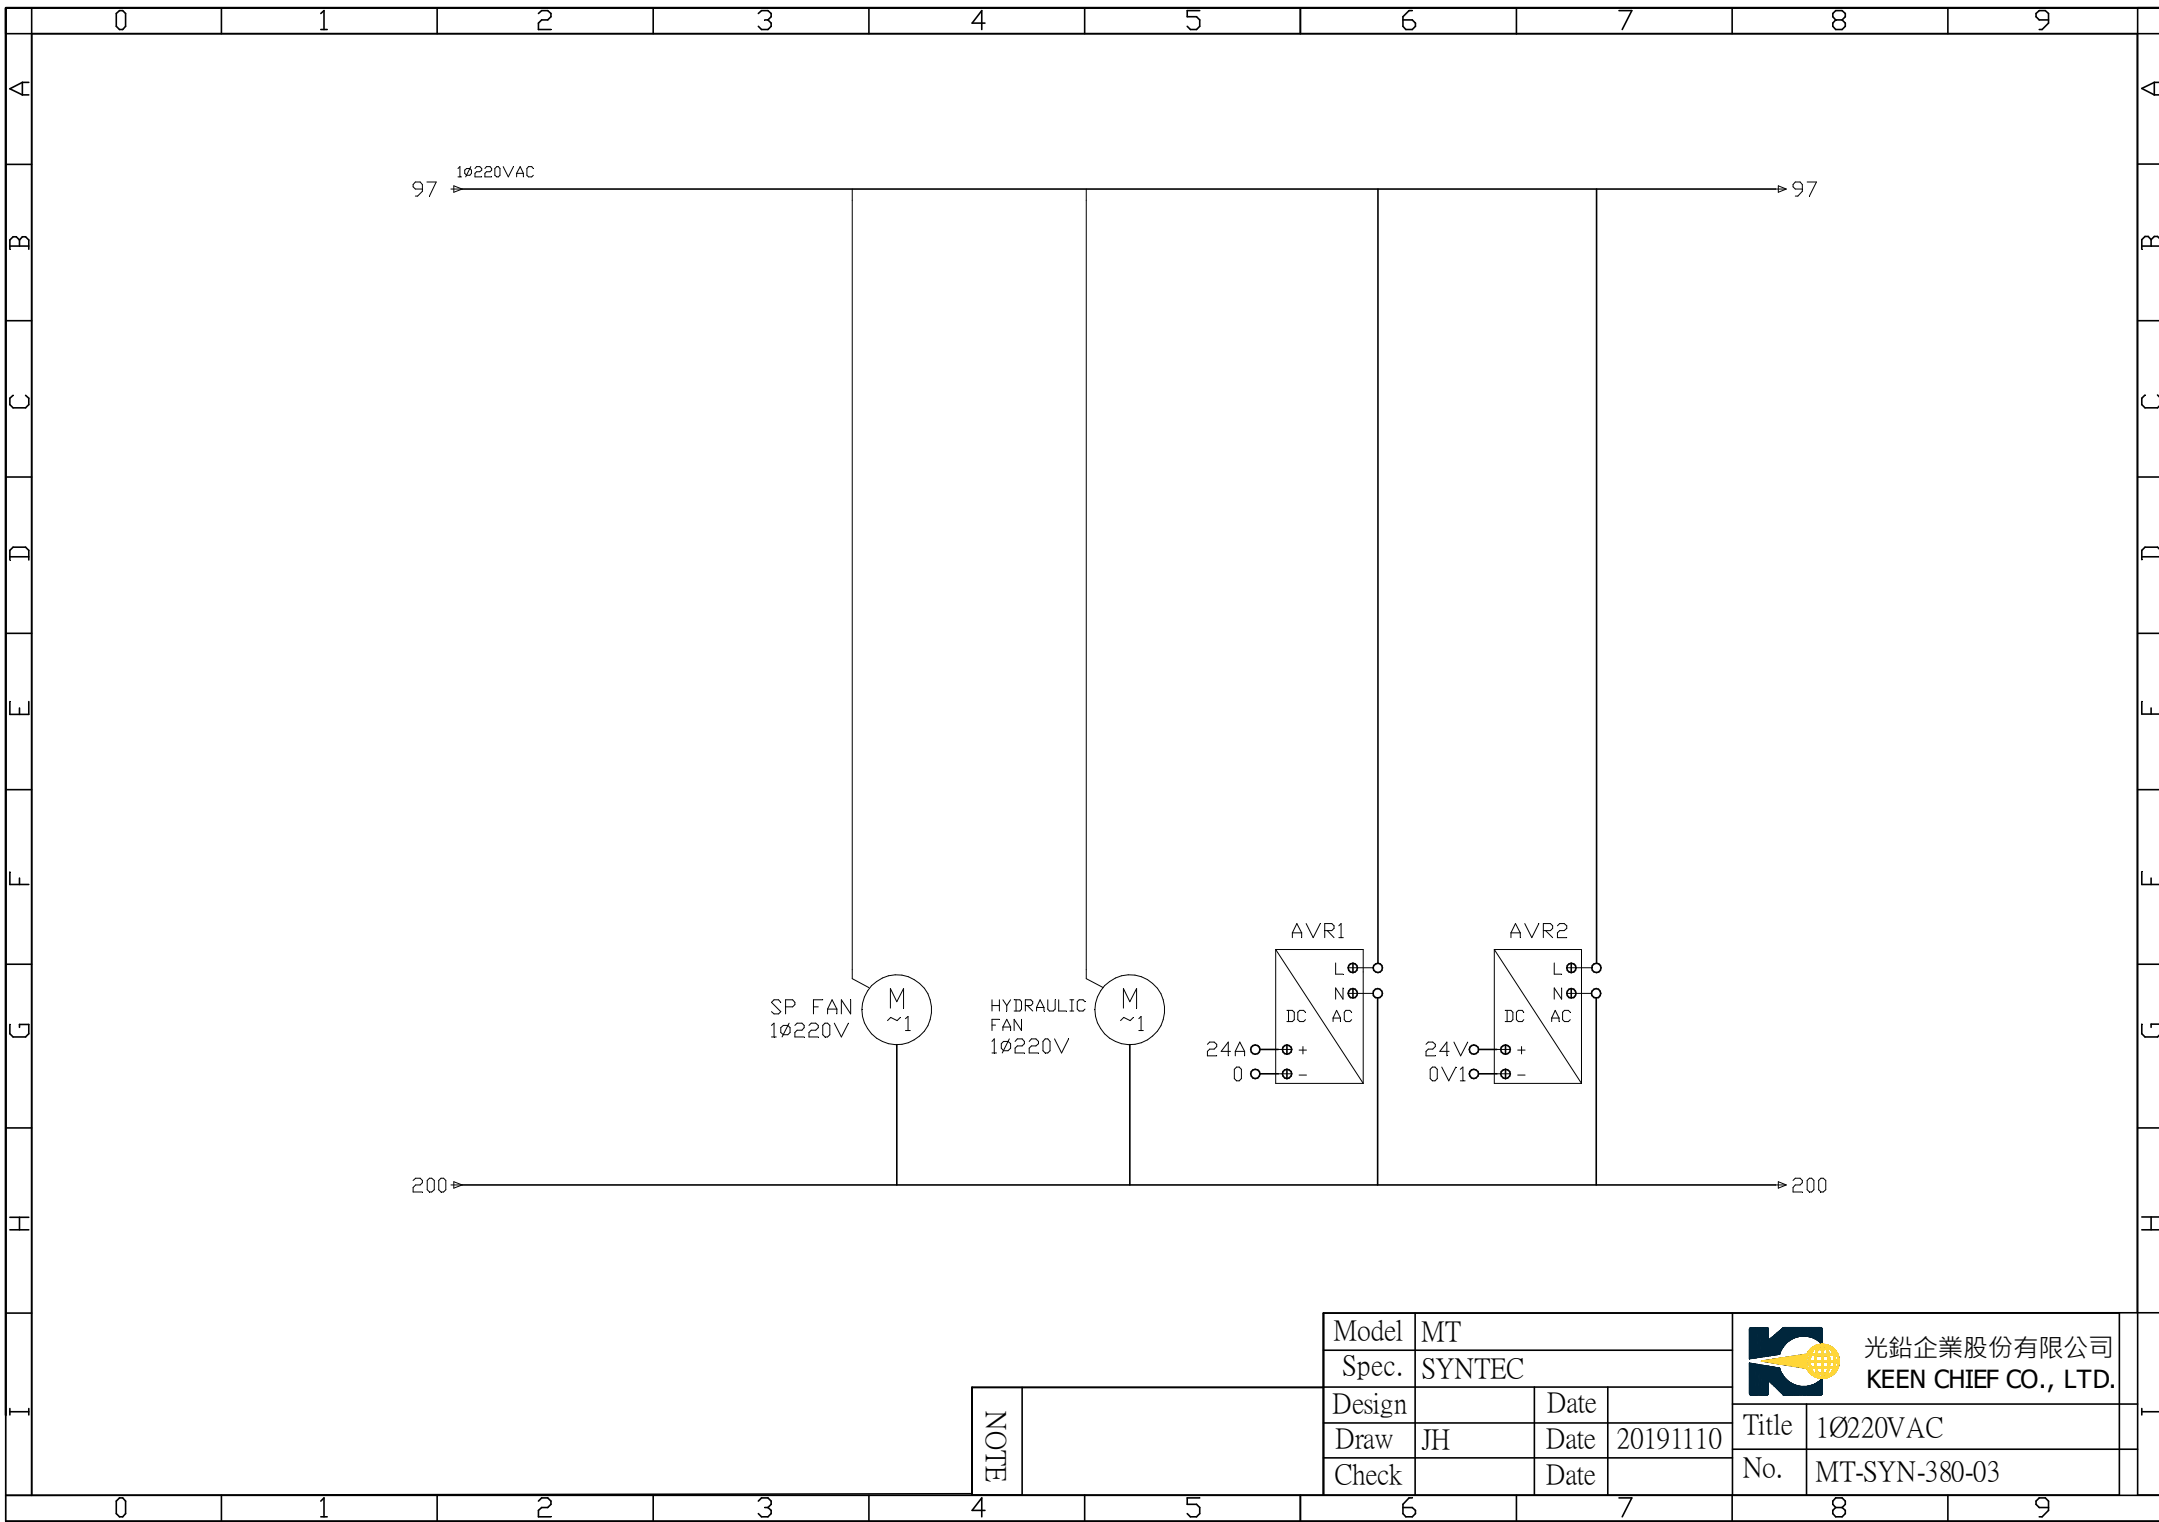

NOTE

Model	MT		
Spec.	SYNTEC		
Design		Date	
Draw	JH	Date	20191110
Check		Date	

光鉛企業股份有限公司
KEEN CHIEF CO., LTD.

Title	1Ø220VAC		
No.	MT-SYN-380-03