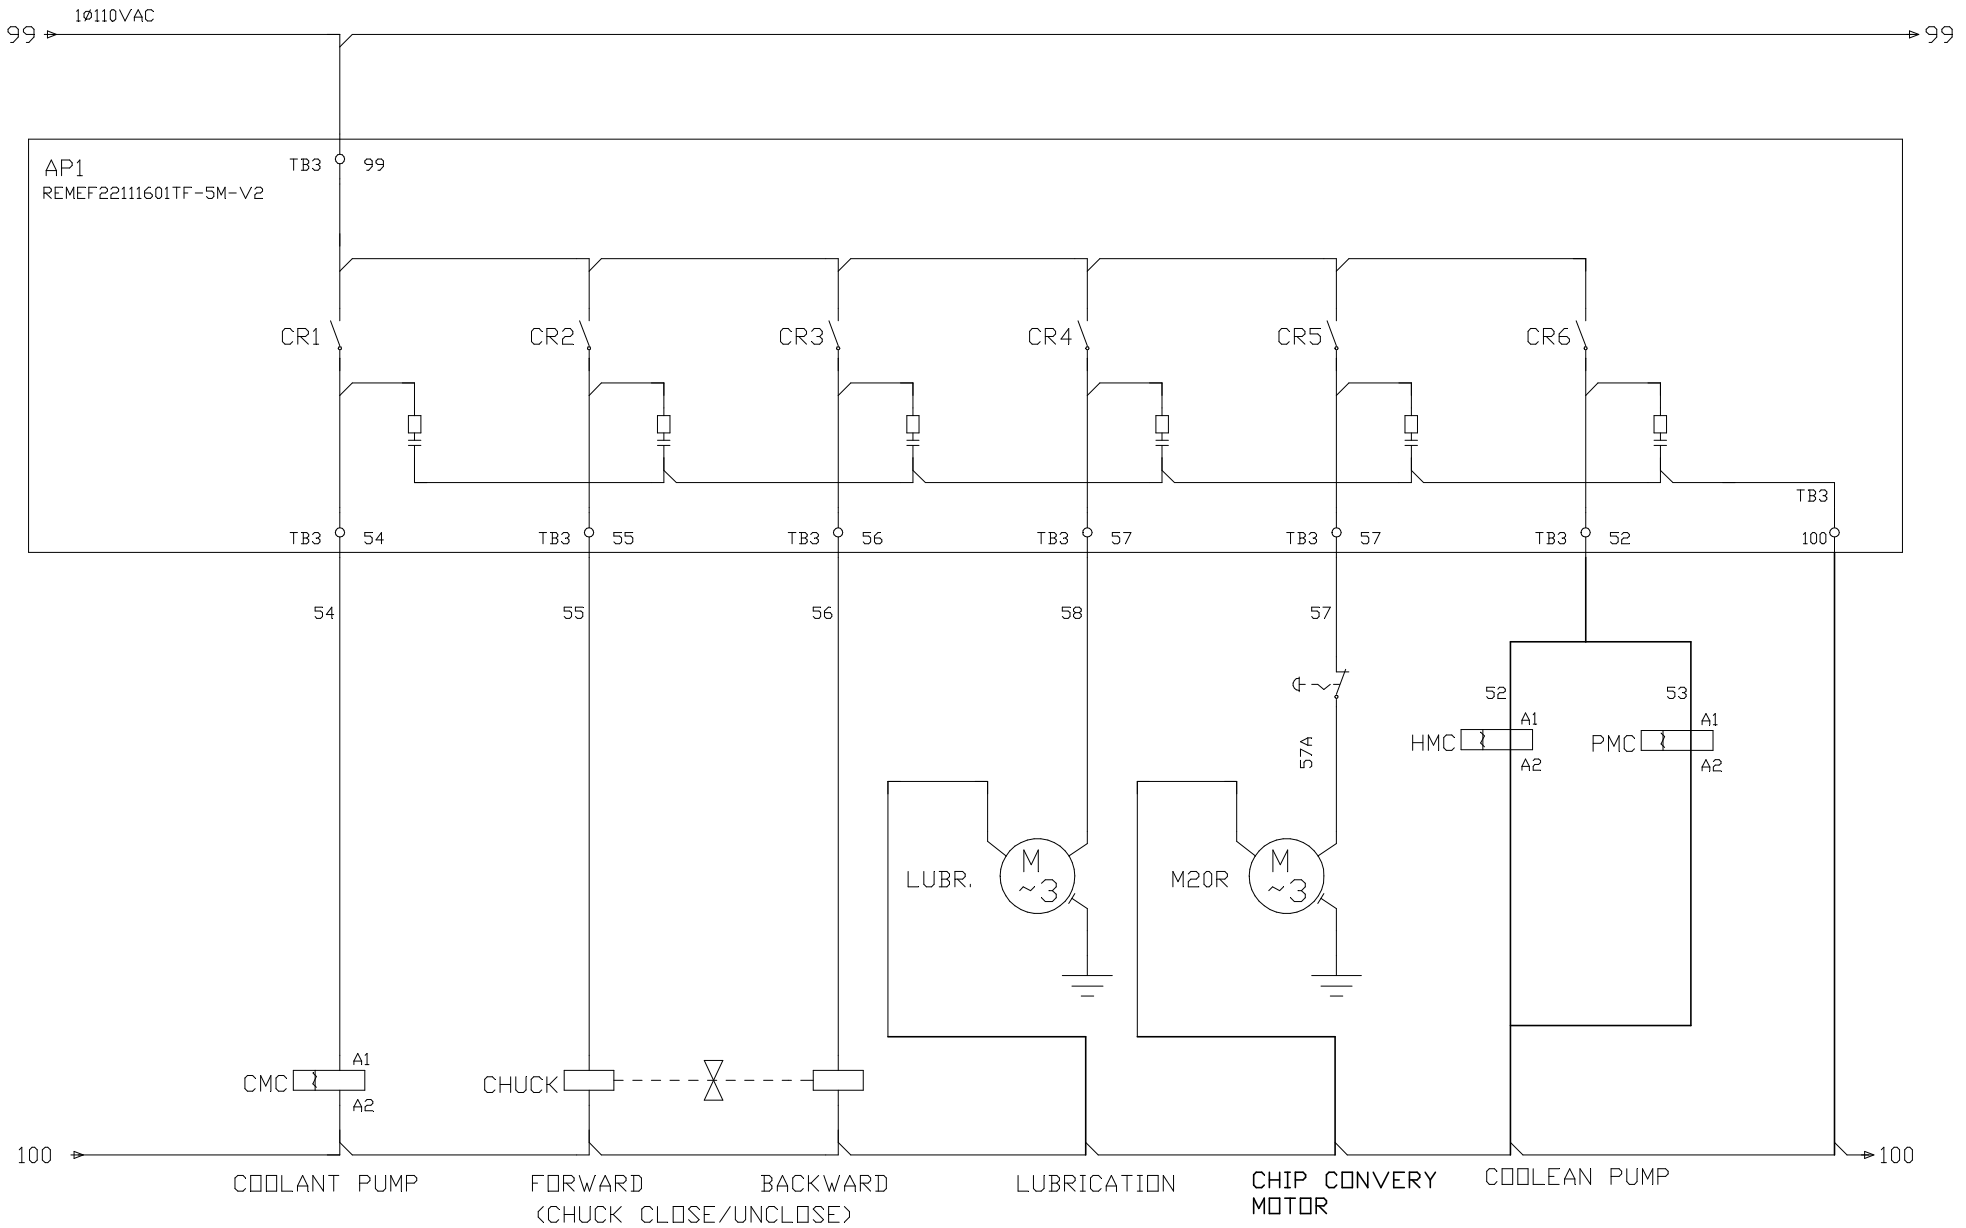

NOTE

Model	MT		
Spec.	SYNTEC		
Design		Date	
Draw	JH	Date	20200501
Check		Date	

光鉛企業股份有限公司 KEEN CHIEF CO., LTD.	Title	1Ø110VAC
	No.	MT-SYN-380-04