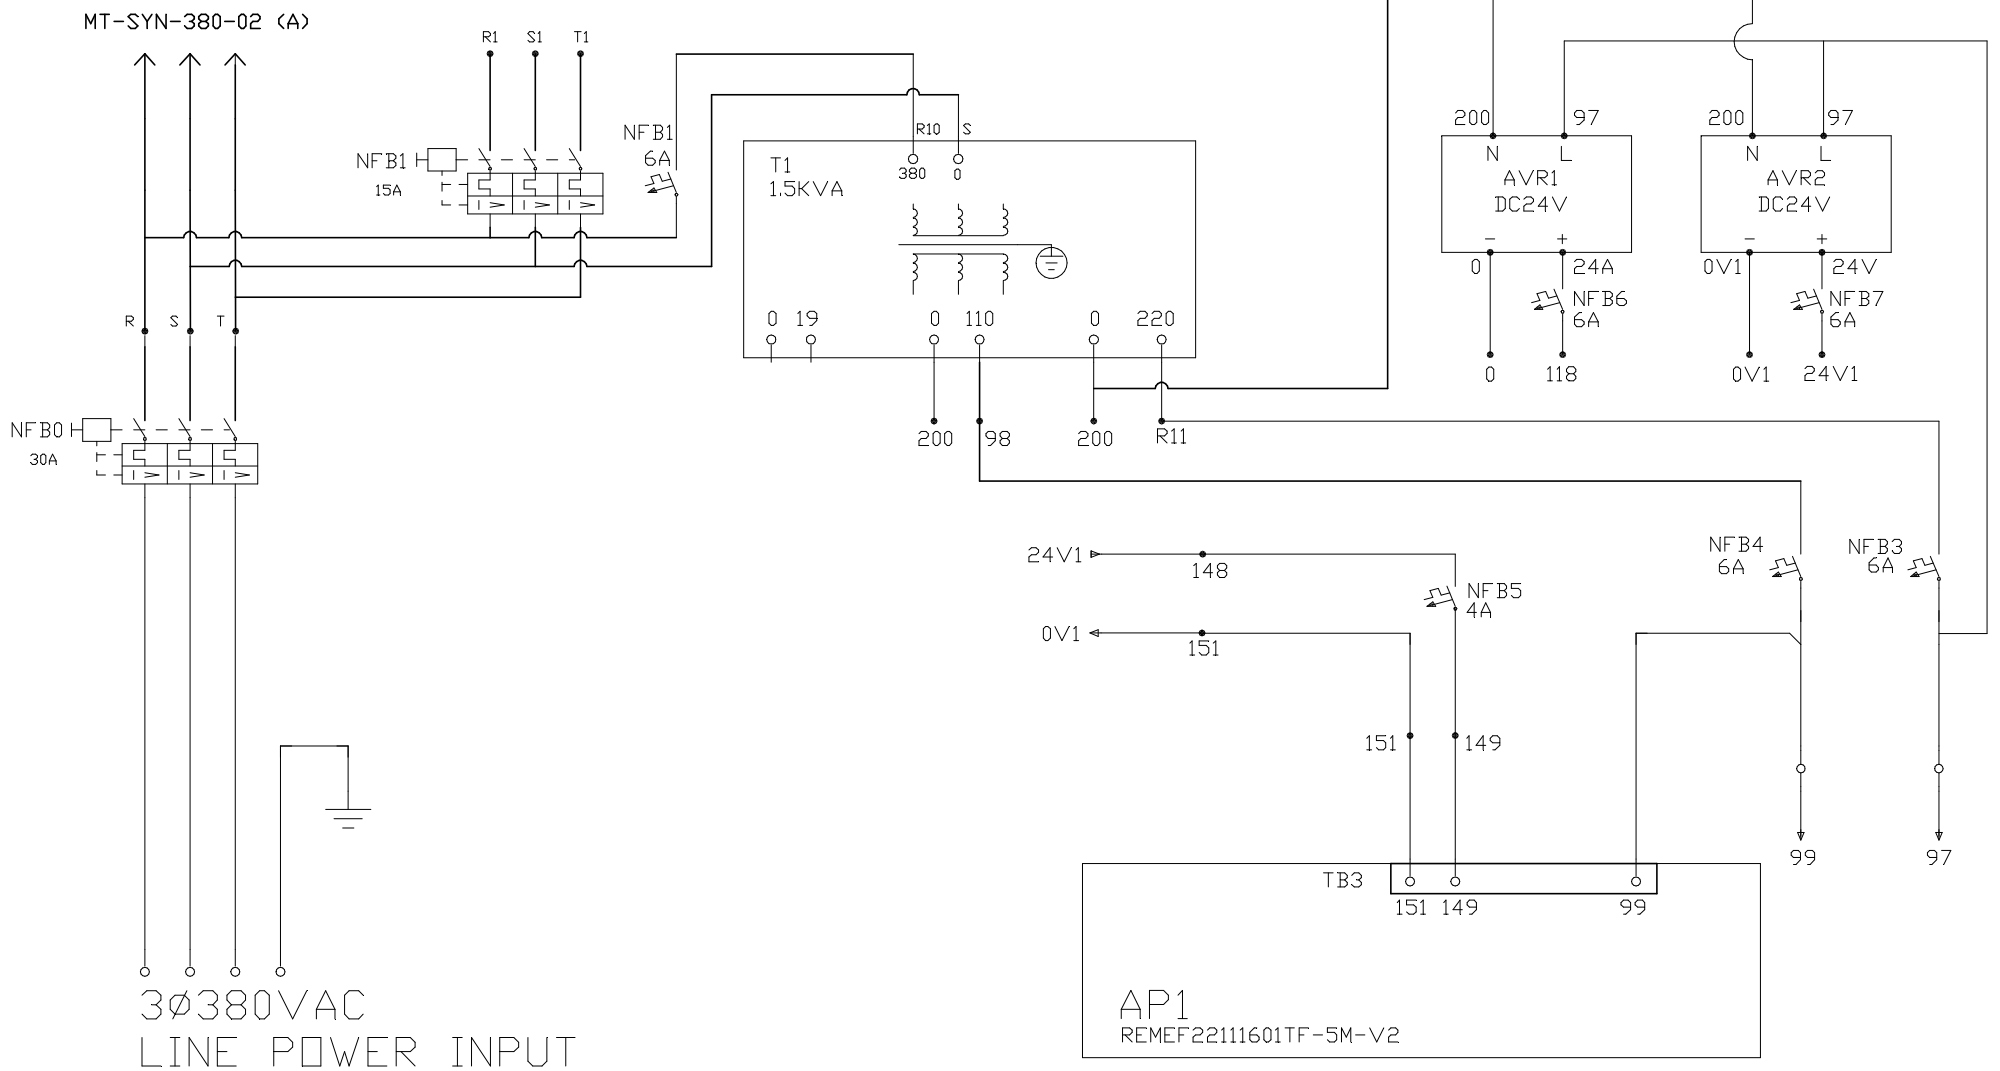

TABLE OF CONTENT

| No. | Title |
|------------------|---------------------------------|
| MT-SYN-380-01 | Power |
| MT-SYN-380-02 | 3Ø380VAC |
| MT-SYN-380-03 | 1Ø220VAC |
| MT-SYN-380-04 | 1Ø110VAC-1 |
| MT-SYN-380-04-01 | 1Ø110VAC-2 |
| MT-SYN-380-05 | 24VDC (24/0) |
| MT-SYN-380-05-01 | 24VDC (24V1/0V1) |
| MT-SYN-380-05-02 | 24VDC (149/151) |
| MT-SYN-380-06 | Controller and Operation pannel |
| MT-SYN-380-07 | 24 PIN - Barloader Interface |
| MT-SYN-380-08 | Input Interface |
| MT-SYN-380-09 | Output Interface |
| MT-SYN-380-10 | S08-SMD-33B |

NOTE

| | | | |
|--------|--------|------|----------|
| Model | MT | | |
| Spec. | SYNTEC | | |
| Design | | Date | |
| Draw | JH | Date | 20191110 |
| Check | | Date | |

光鉛企業股份有限公司
KEEN CHIEF CO., LTD.

| | |
|-------|------------------|
| Title | Table of Content |
| No. | MT-SYN-380-Index |

3Ø380VAC
LINE POWER INPUT

NOTE

| | | | |
|--------|--------|------|----------|
| Model | MT | | |
| Spec. | SYNTEC | | |
| Design | | Date | |
| Draw | JH | Date | 20200501 |
| Check | | Date | |

| | | |
|--|-------|---------------|
|  光鉛企業股份有限公司 KEEN CHIEF CO., LTD. | Title | POWER |
| | No. | MT-SYN-380-01 |