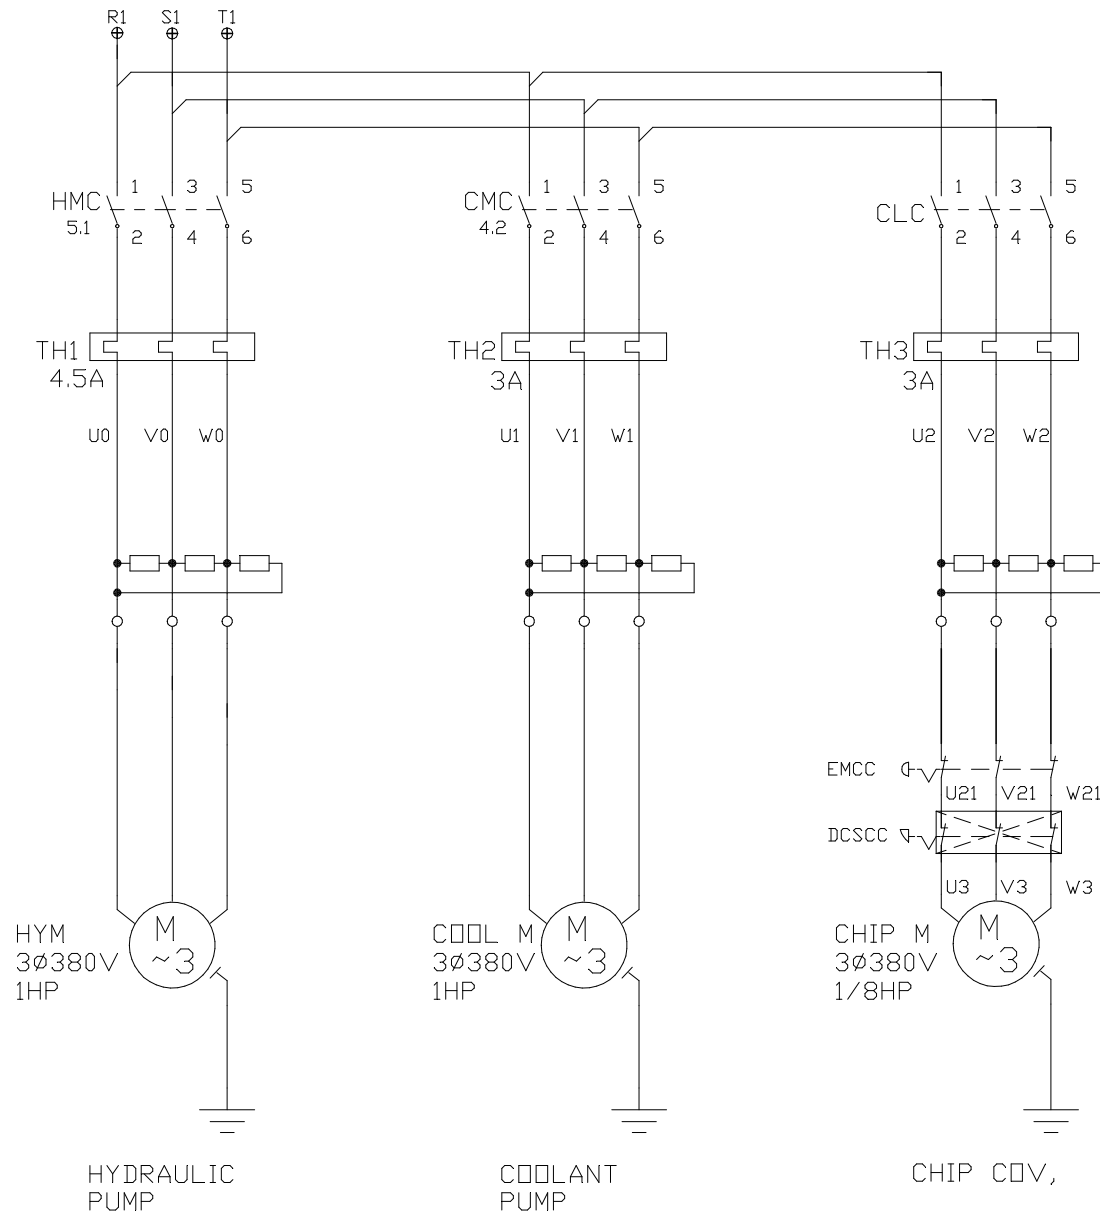

TABLE OF CONTENT

| No. | Title |
|------------------|---------------------------------|
| MT-SYN-380-01 | Power |
| MT-SYN-380-02 | 3Ø380VAC |
| MT-SYN-380-03 | 1Ø220VAC |
| MT-SYN-380-04 | 1Ø110VAC-1 |
| MT-SYN-380-04-01 | 1Ø110VAC-2 |
| MT-SYN-380-05 | 24VDC (24/0) |
| MT-SYN-380-05-01 | 24VDC (24V1/0V1) |
| MT-SYN-380-05-02 | 24VDC (149/151) |
| MT-SYN-380-06 | Controller and Operation pannel |
| MT-SYN-380-07 | 24 PIN - Barloader Interface |
| MT-SYN-380-08 | Input Interface |
| MT-SYN-380-09 | Output Interface |
| MT-SYN-380-10 | S08-SMD-33B |

NOTE

| | | | |
|--------|--------|------|----------|
| Model | MT | | |
| Spec. | SYNTEC | | |
| Design | | Date | |
| Draw | JH | Date | 20191110 |
| Check | | Date | |

光鉛企業股份有限公司
KEEN CHIEF CO., LTD.

| | |
|-------|------------------|
| Title | Table of Content |
| No. | MT-SYN-380-Index |

3Ø380VAC
LINE POWER INPUT

NOTE

| | | | |
|--------|--------|------|----------|
| Model | MT | | |
| Spec. | SYNTEC | | |
| Design | | Date | |
| Draw | JH | Date | 20200501 |
| Check | | Date | |

| | | |
|--|-------|---------------|
|  光鉛企業股份有限公司 KEEN CHIEF CO., LTD. | Title | POWER |
| | No. | MT-SYN-380-01 |

NOTE

| | | | |
|--------|--------|------|----------|
| Model | MT | | |
| Spec. | SYNTEC | | |
| Design | | Date | |
| Draw | JH | Date | 20200501 |
| Check | | Date | |

| | | |
|--|-------|---------------|
|  光鉛企業股份有限公司 KEEN CHIEF CO., LTD. | Title | 3Ø380V |
| | No. | MT-SYN-380-02 |